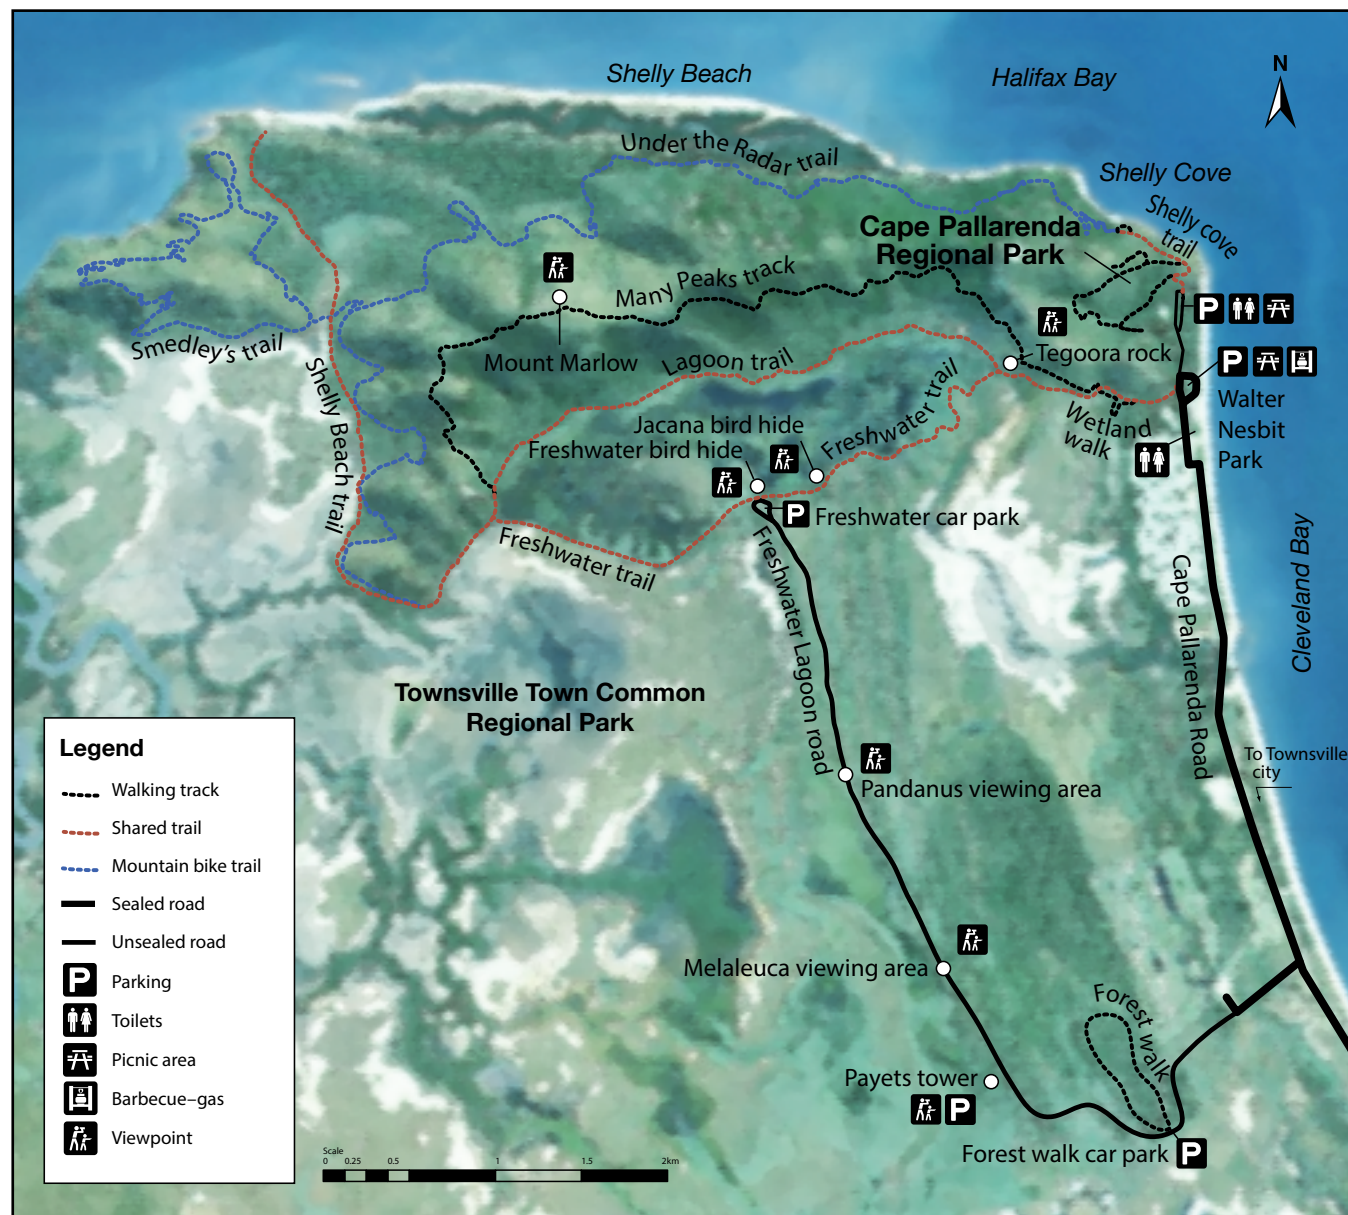

Cape Pallarenda Trails

Townsville Town Common Regional Park
Cape Pallarenda Regional Park

© State of Queensland. Queensland Parks and Wildlife Service, Department of National Parks, Recreation, Sport and Racing, November, 2014. JobNo. Mo836